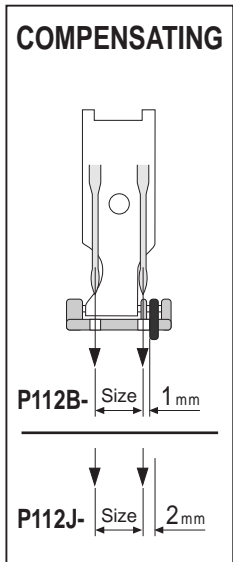

P112B-..., P112J-1/4 Hinged Brassiere Feet, Two Needle Compensating Foot for Jeans KAKSOISNEULAKONEILLE (FARKKU)